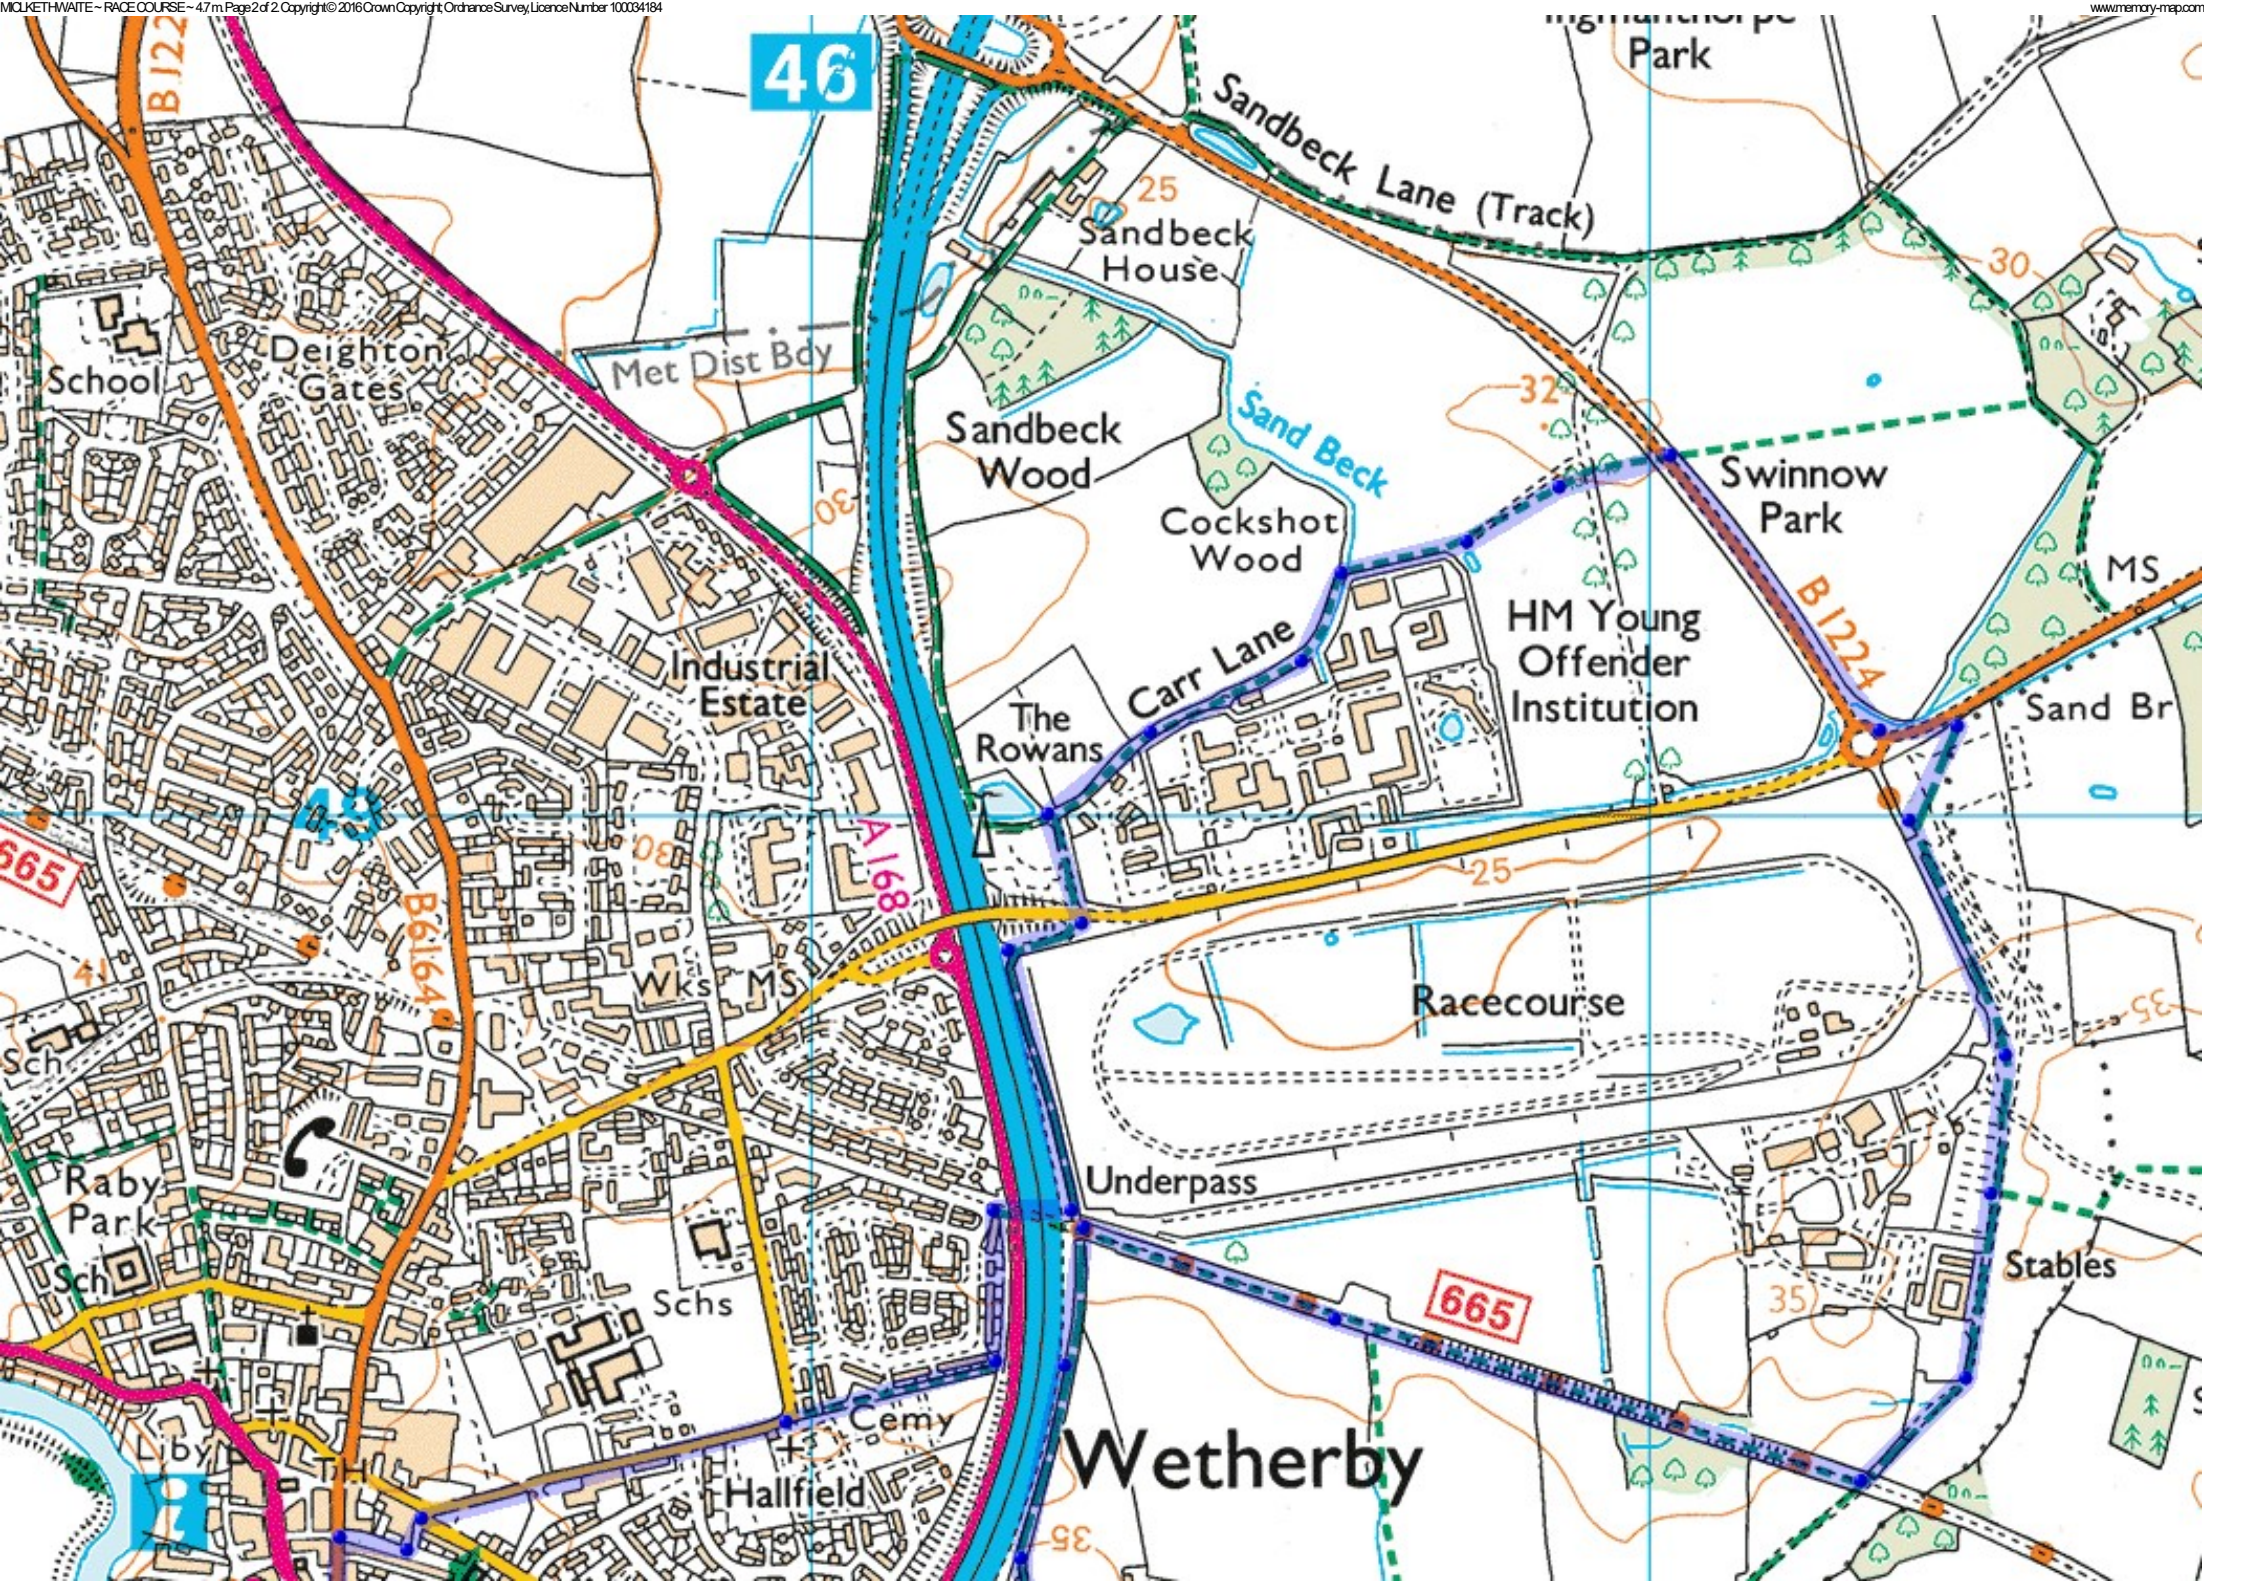

665

B6164

A168

The Rowans

Institution

Sand Br

Racecourse

Underpass

Park Hill
Farm

Walton Road

A58

A168

67

Heuthwaite Lane

Watersole Lane

Flint Mill
Grange

Crowcroft
Bank

Weir

46

Sandbeck Lane (Track)

25 Sandbeck House

School Deighton Gates

Met Dist Bdy

Sandbeck Wood